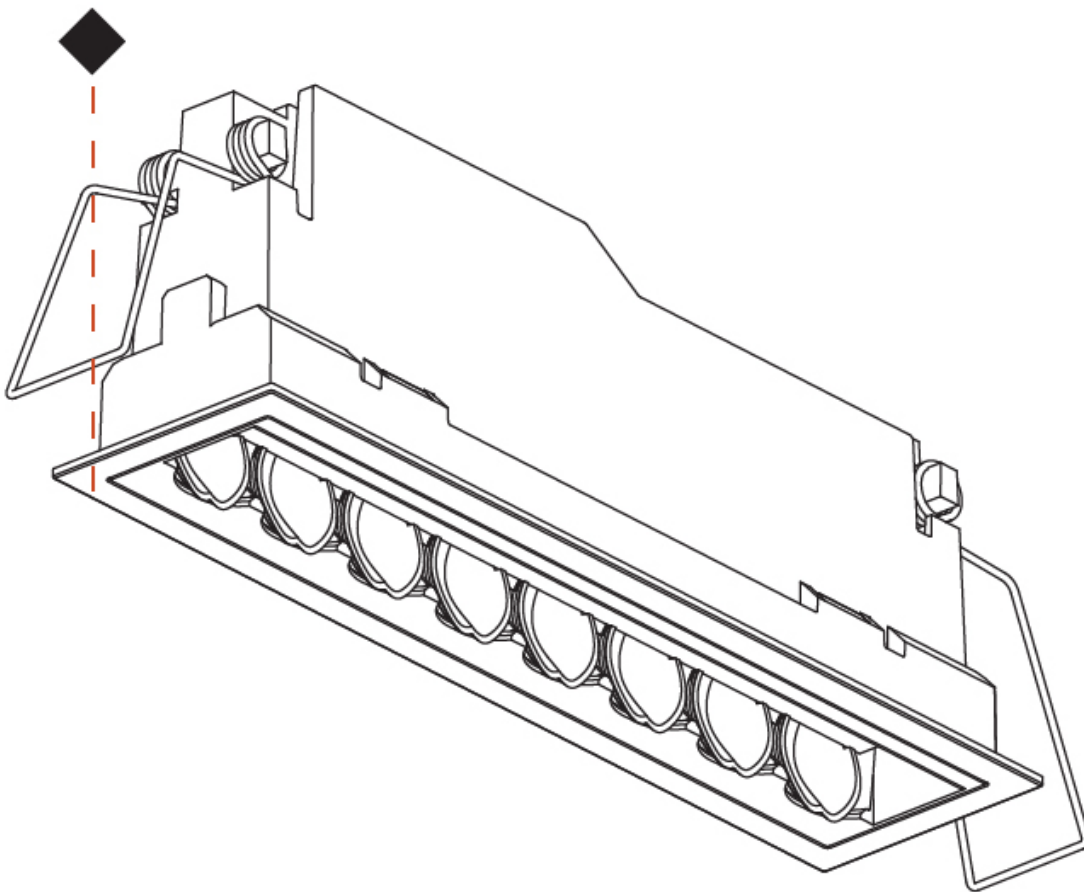

MAGIQ HOLLOW WALLWASH RECESSED

A35582-

PROJECT	_____
TYPE	_____
SPECIFIER	_____
QUANTITY	_____
DATE	_____