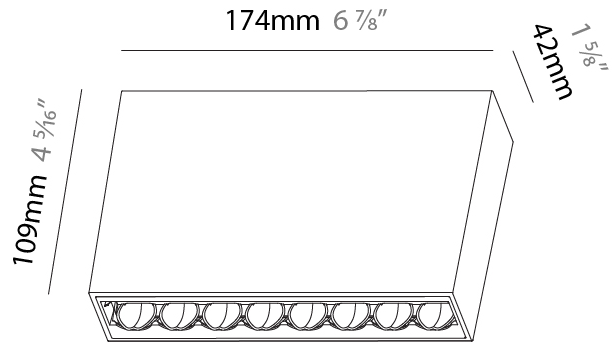

GENERAL

Series: Magiq Hollow Wallwash
Subseries: Magiq Hollow Wallwash
Brand: Prolight
Division: Architectural
Mounting Type: Surface
Mounting Location: Ceiling
Subcategory: Wallwash

PHYSICAL

Shape: Rectangle
Length (mm): 174
Length (in): 6 ⁷/₈
Width (mm): 42
Width (in): 1 ⁵/₈
Height (mm): 109
Height (in): 4 ⁵/₁₆
Light Distribution: Direct
Fixture Finish: SSR / BKV / CWI / CRY / HAB / UFT / ITA / RUA / FTG / MYG / LOD / PUS / FRO / FUP / KIA / POP / BLS / SPG / MEY / GOH / GUM / CHC / COM / ABZ / JAG / OBR / MOS / ROR
Holder Finish: WHI / BLK
Fixture Material: Aluminum Die Cast

ELECTRICAL

Lamp Type: LED (Zhaga Standard)
Input Wattage (W): 19
Total Output Wattage (W): 17.3
Dimming: Tri-Mode (Non-Dimming and Phase Dimming (120Vac only) and 0-10V Dimming)
Driver Included: Yes
Driver Location: Integrated
Driver Type: Constant Current - Universal
Driver Class: Class 1
Input Voltage (V): 120 - 277
Constant Current (mA): 700mA

LED

Number of LEDs: 4
Color Temperature (°K): 2700 / 3000 / 3500 / 4000
Max. Delivered Lumen (lm): 1270 / 1270 / 1513 / 1544
Nominal Lumen (lm): 1492 / 1492 / 1778 / 1814
CRI: >90 CRI
Efficiency (%): 80
Lamp Life (hrs): 50000

OPTICAL

Adjustability: Fixed

RATINGS AND CERTIFICATIONS

Certified By: Certified for North American Standards
IP rating: IP20